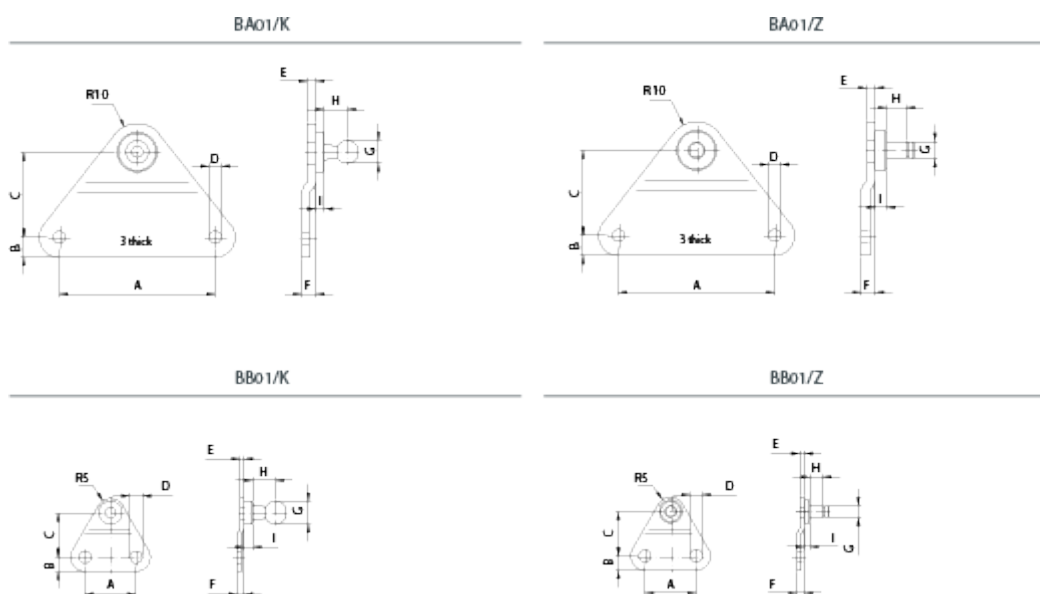

Article number: 04HBB01Z06V4

Description: Stabilus Industry Line Side bracket stainless steel, flat Stainless steel AISI316L/316Ti
Type BB01Z06V4 M6

Measures

A = 18

B = 5

C = 15.5

D = 4.3

E = 1.5

F = 2.5

G = 6

H = 6.5

I = 4

Stability = 180 N